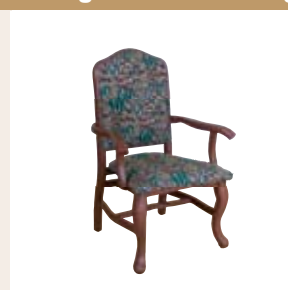

RCK1426
Queen Anne Leg Camel Back with T-Arm

W26.5" D21.5" H39"
Seat Ht 19" Arm Ht 25"
Interior Seat
W19.5" D 19"
Yardage 1.5