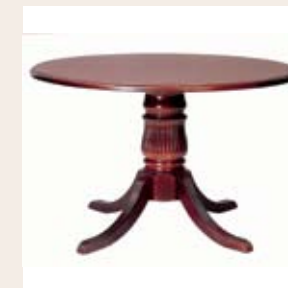

W20" D24" H22"

**CT853**  
Country French  
Cocktail Table

W36" D22" H17"

**CT854**  
Country French  
Sofa Table

W50" D16" H30"

**DTT48R**  
Wood Bullnose Round

48" Round

**DTB7025**  
4-Legged Wood Base  
39"BS x 29"H