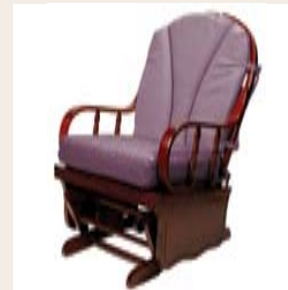

CSG7290
Glider Rocker with Rounded Back and Removable Cushions
W23" D31.5" H41.5"
Seat Ht 19" Arm Ht 24.5"
Interior Seat W 20" D 20.5"
Yardage 4